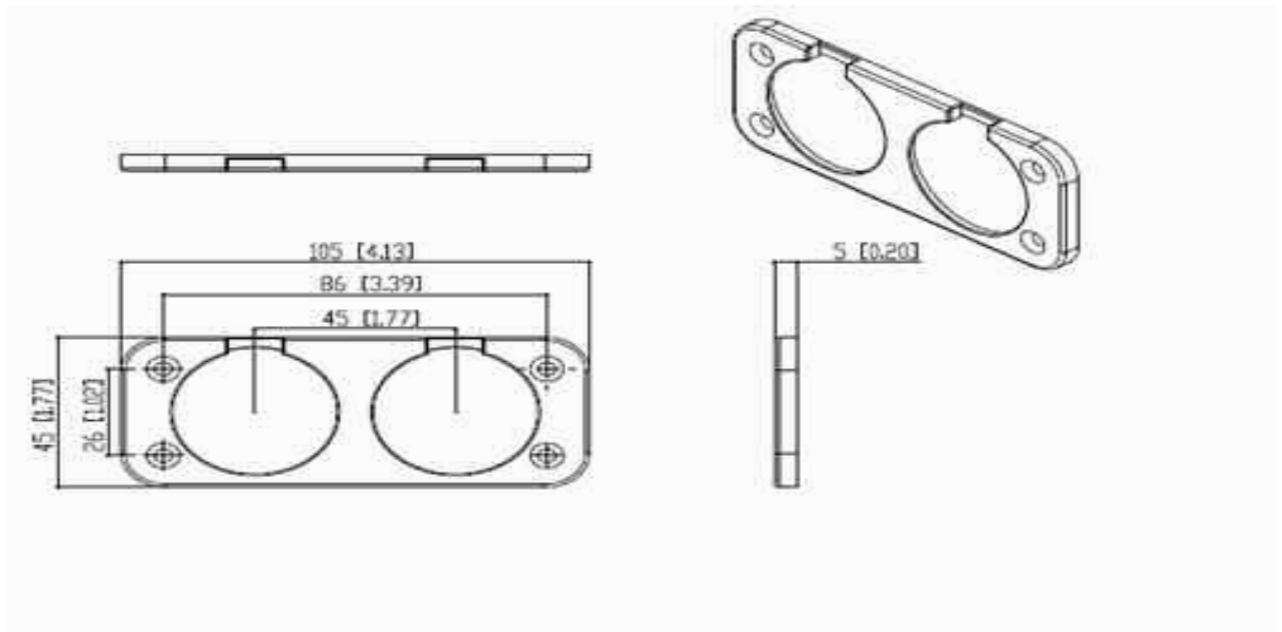

auto electrical parts

Technical Information Sheet

Part No. 0-601-58

Rear Panel 2 Holes

Durite's Rear Panel with 2 Holes. Black. Supplied with 4 screws. Ideal for mounting 12V Socket, USB Socket or Cigarette Sockets etc.

Technical Drawing (not to scale)

Specification

Material	ABS Plastic
Colour	Black
Certificate	n/a
Dimensions	Please see above

The information contained in this document is correct to the best of our knowledge at the time of printing. However, specifications may change at any time without notice.